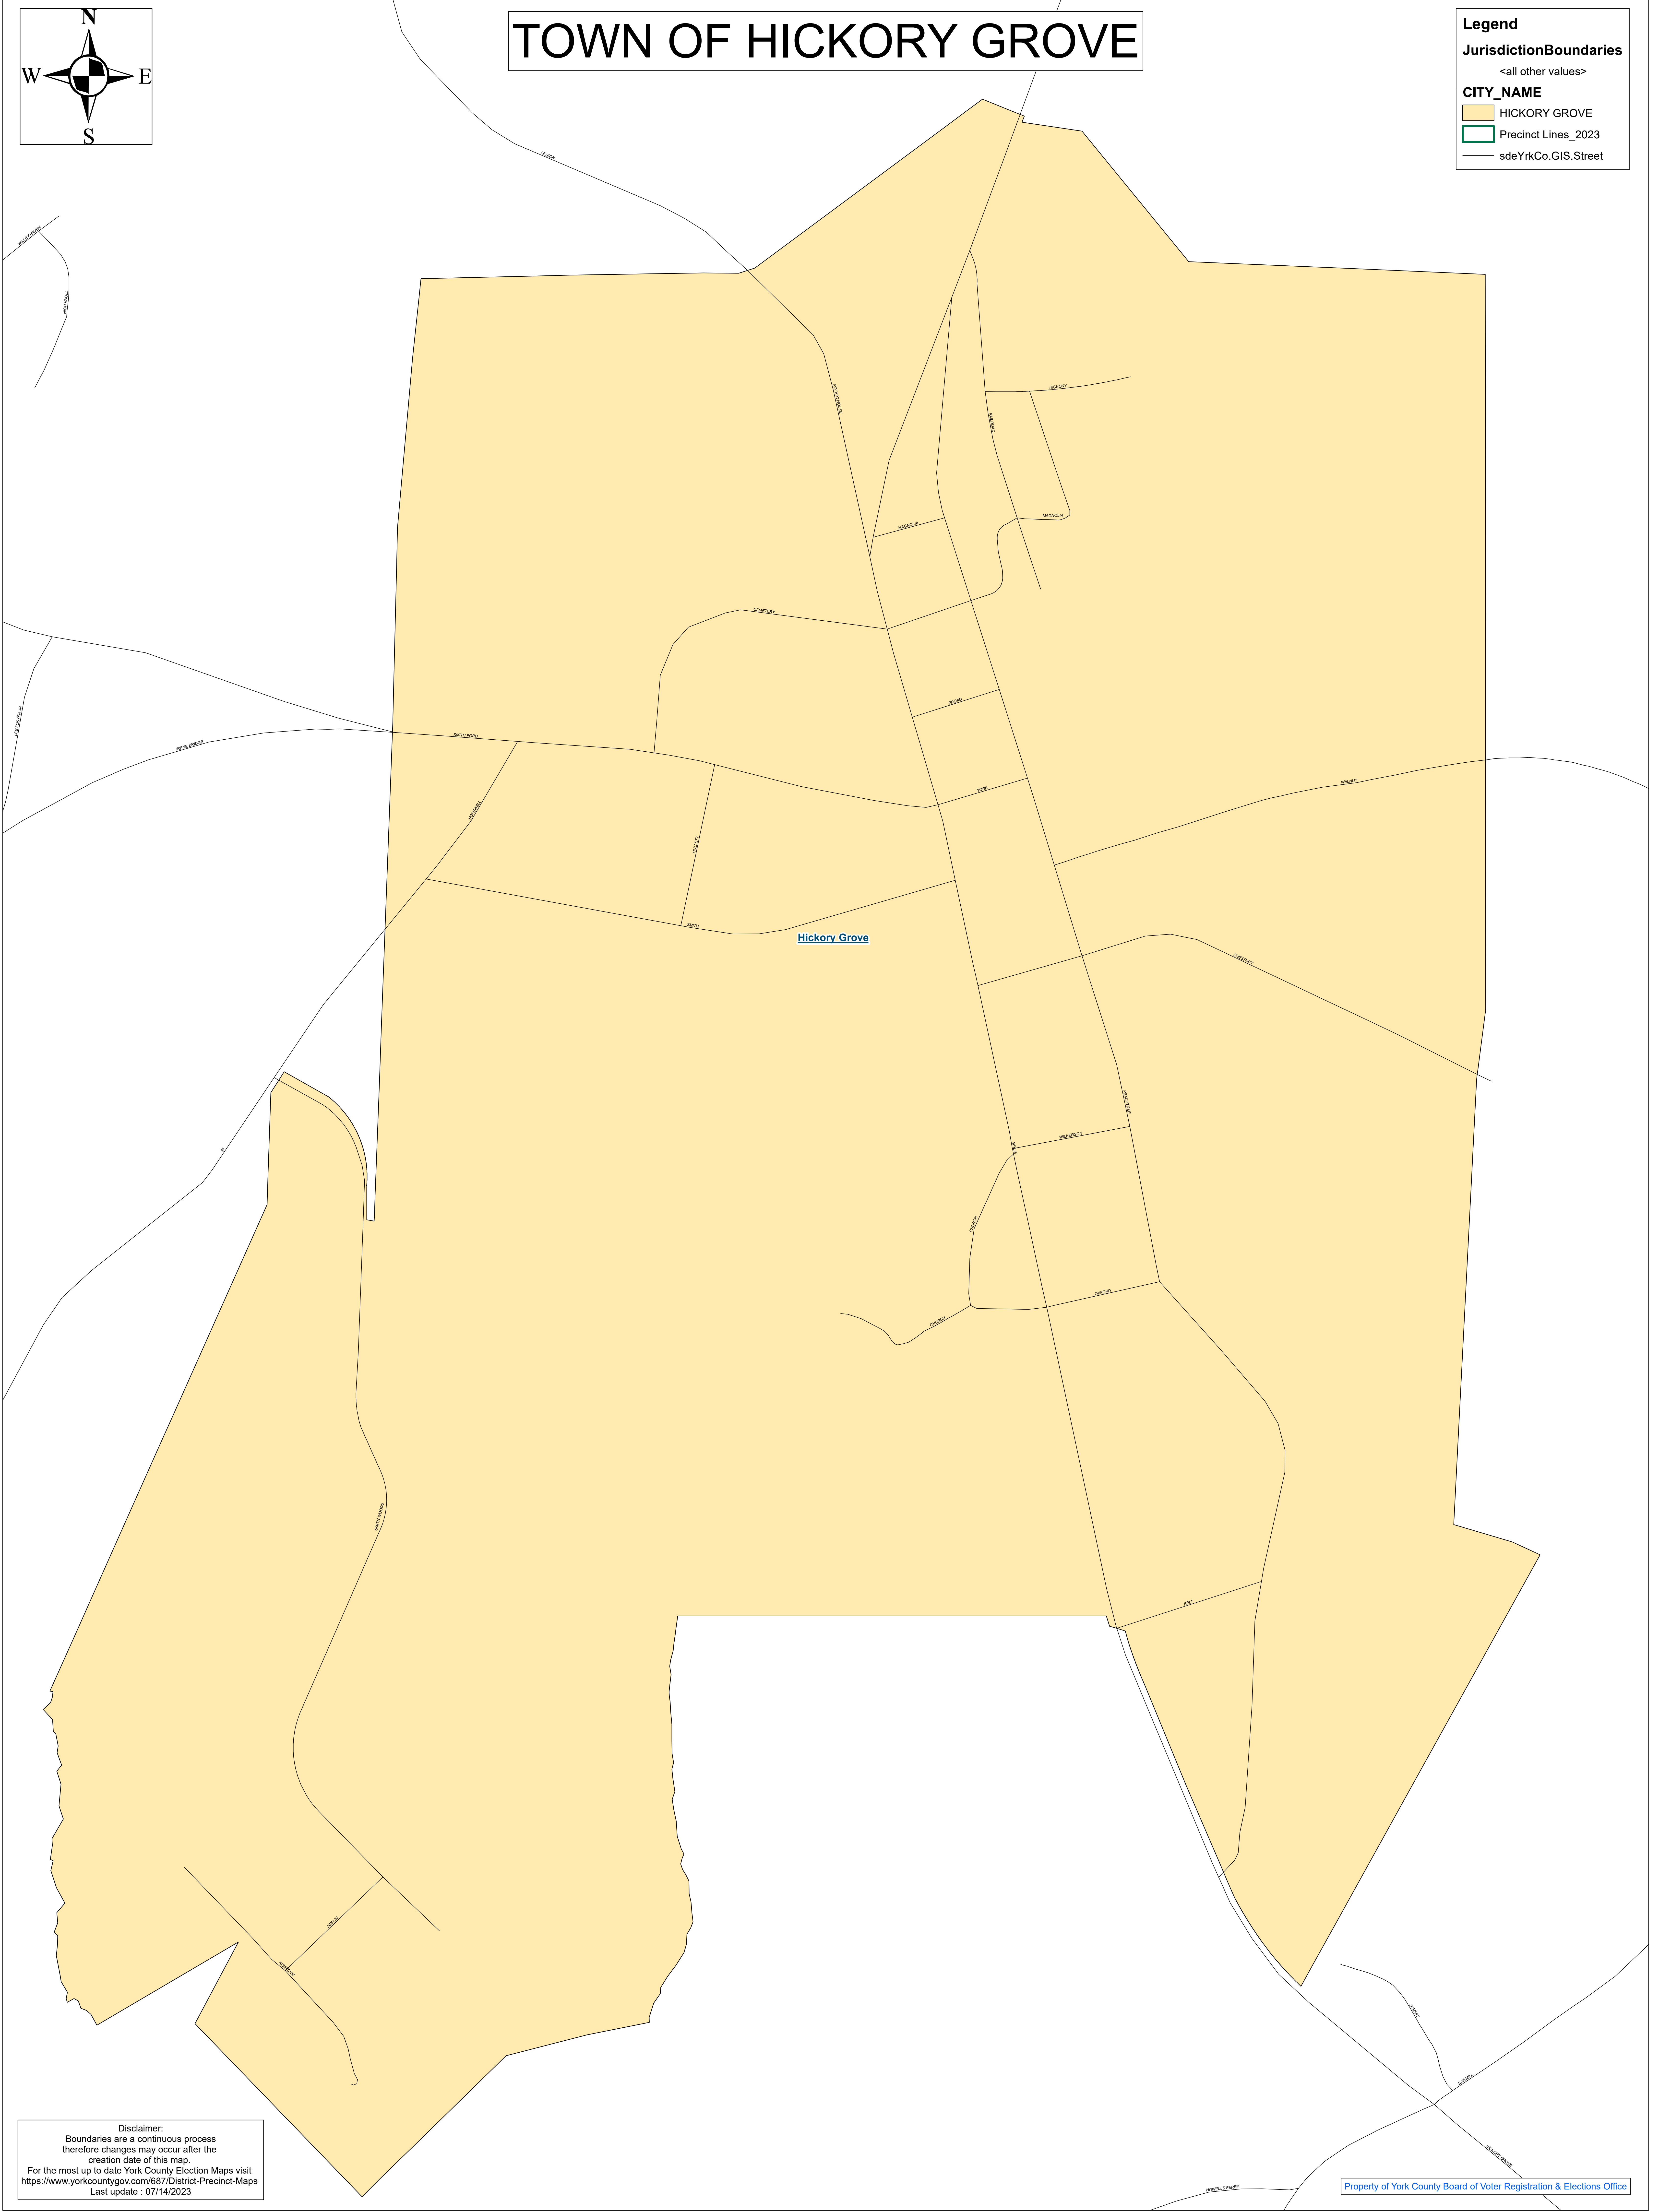

TOWN OF HICKORY GROVE

Legend

JurisdictionBoundaries
<all other values>

CITY_NAME

- HICKORY GROVE
- Precinct Lines_2023
- sdeYrkCo.GIS.Street

Disclaimer:
Boundaries are a continuous process
therefore changes may occur after the
creation date of this map.
For the most up to date York County Election Maps visit
<https://www.yorkcountygov.com/687/District-Precinct-Maps>
Last update : 07/14/2023