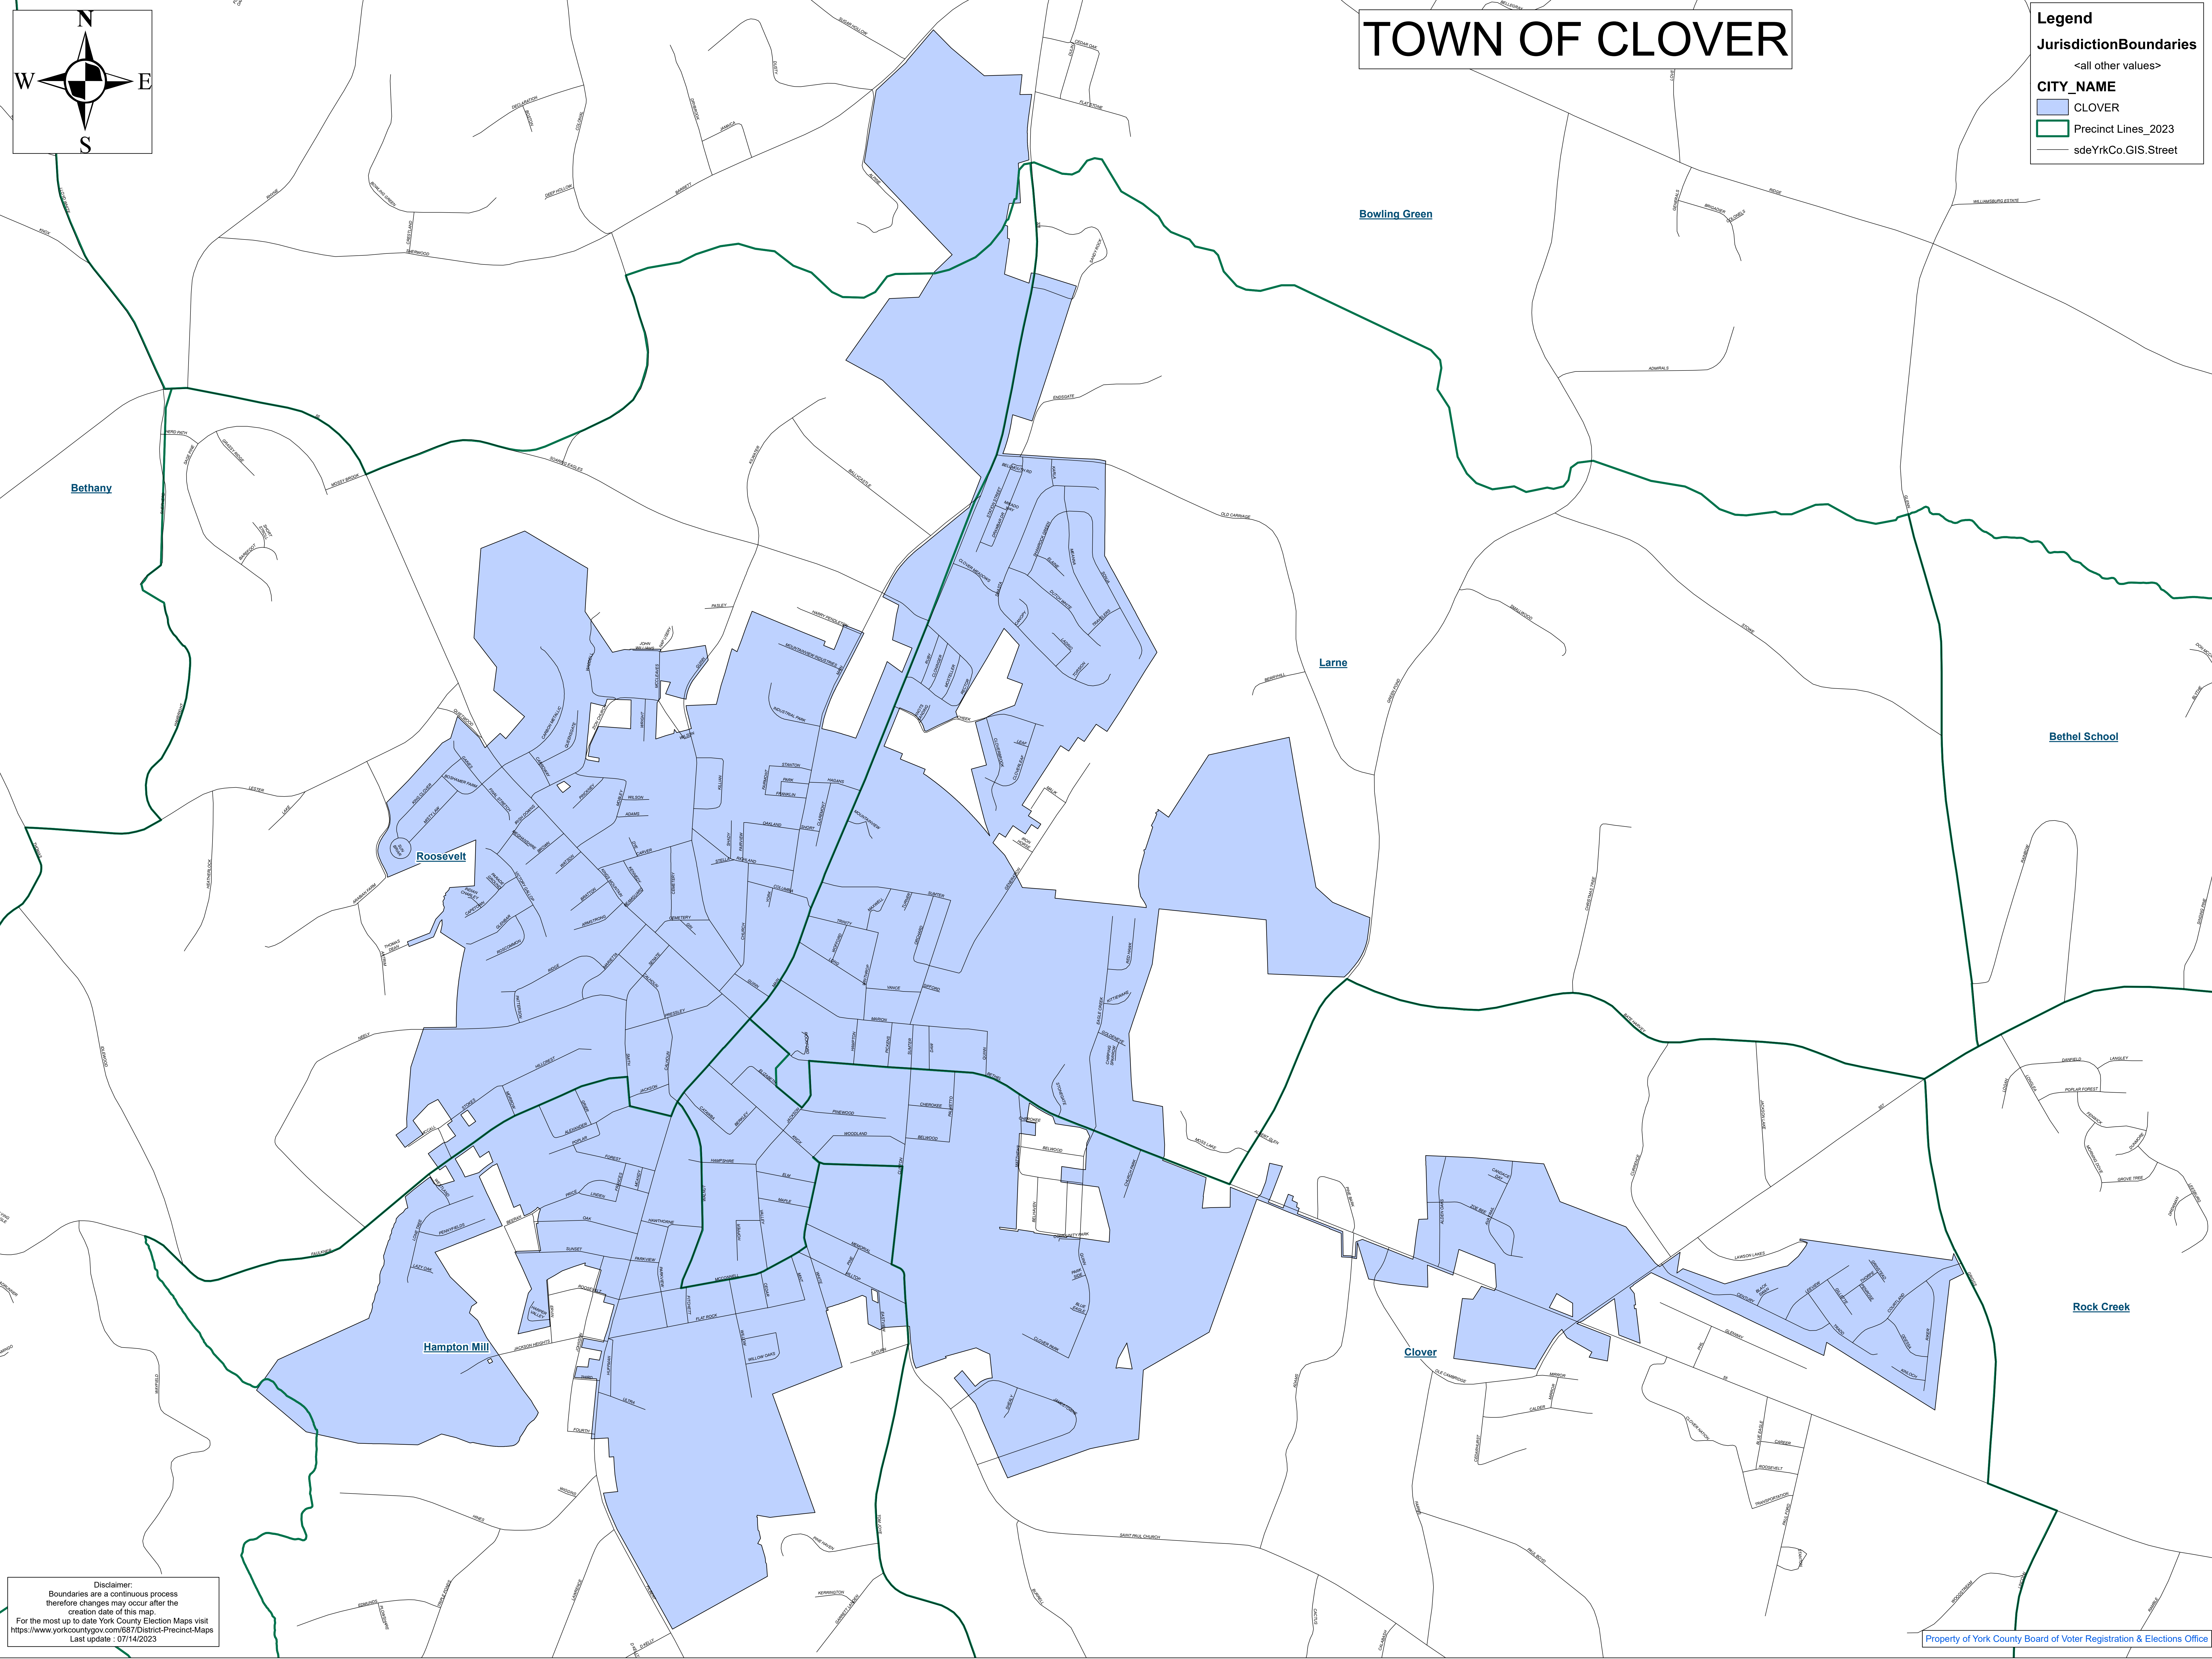

TOWN OF CLOVER

Legend

JurisdictionBoundaries
<all other values>

CITY_NAME

- CLOVER
- Precinct Lines_2023
- sdeYrkCo.GIS.Street