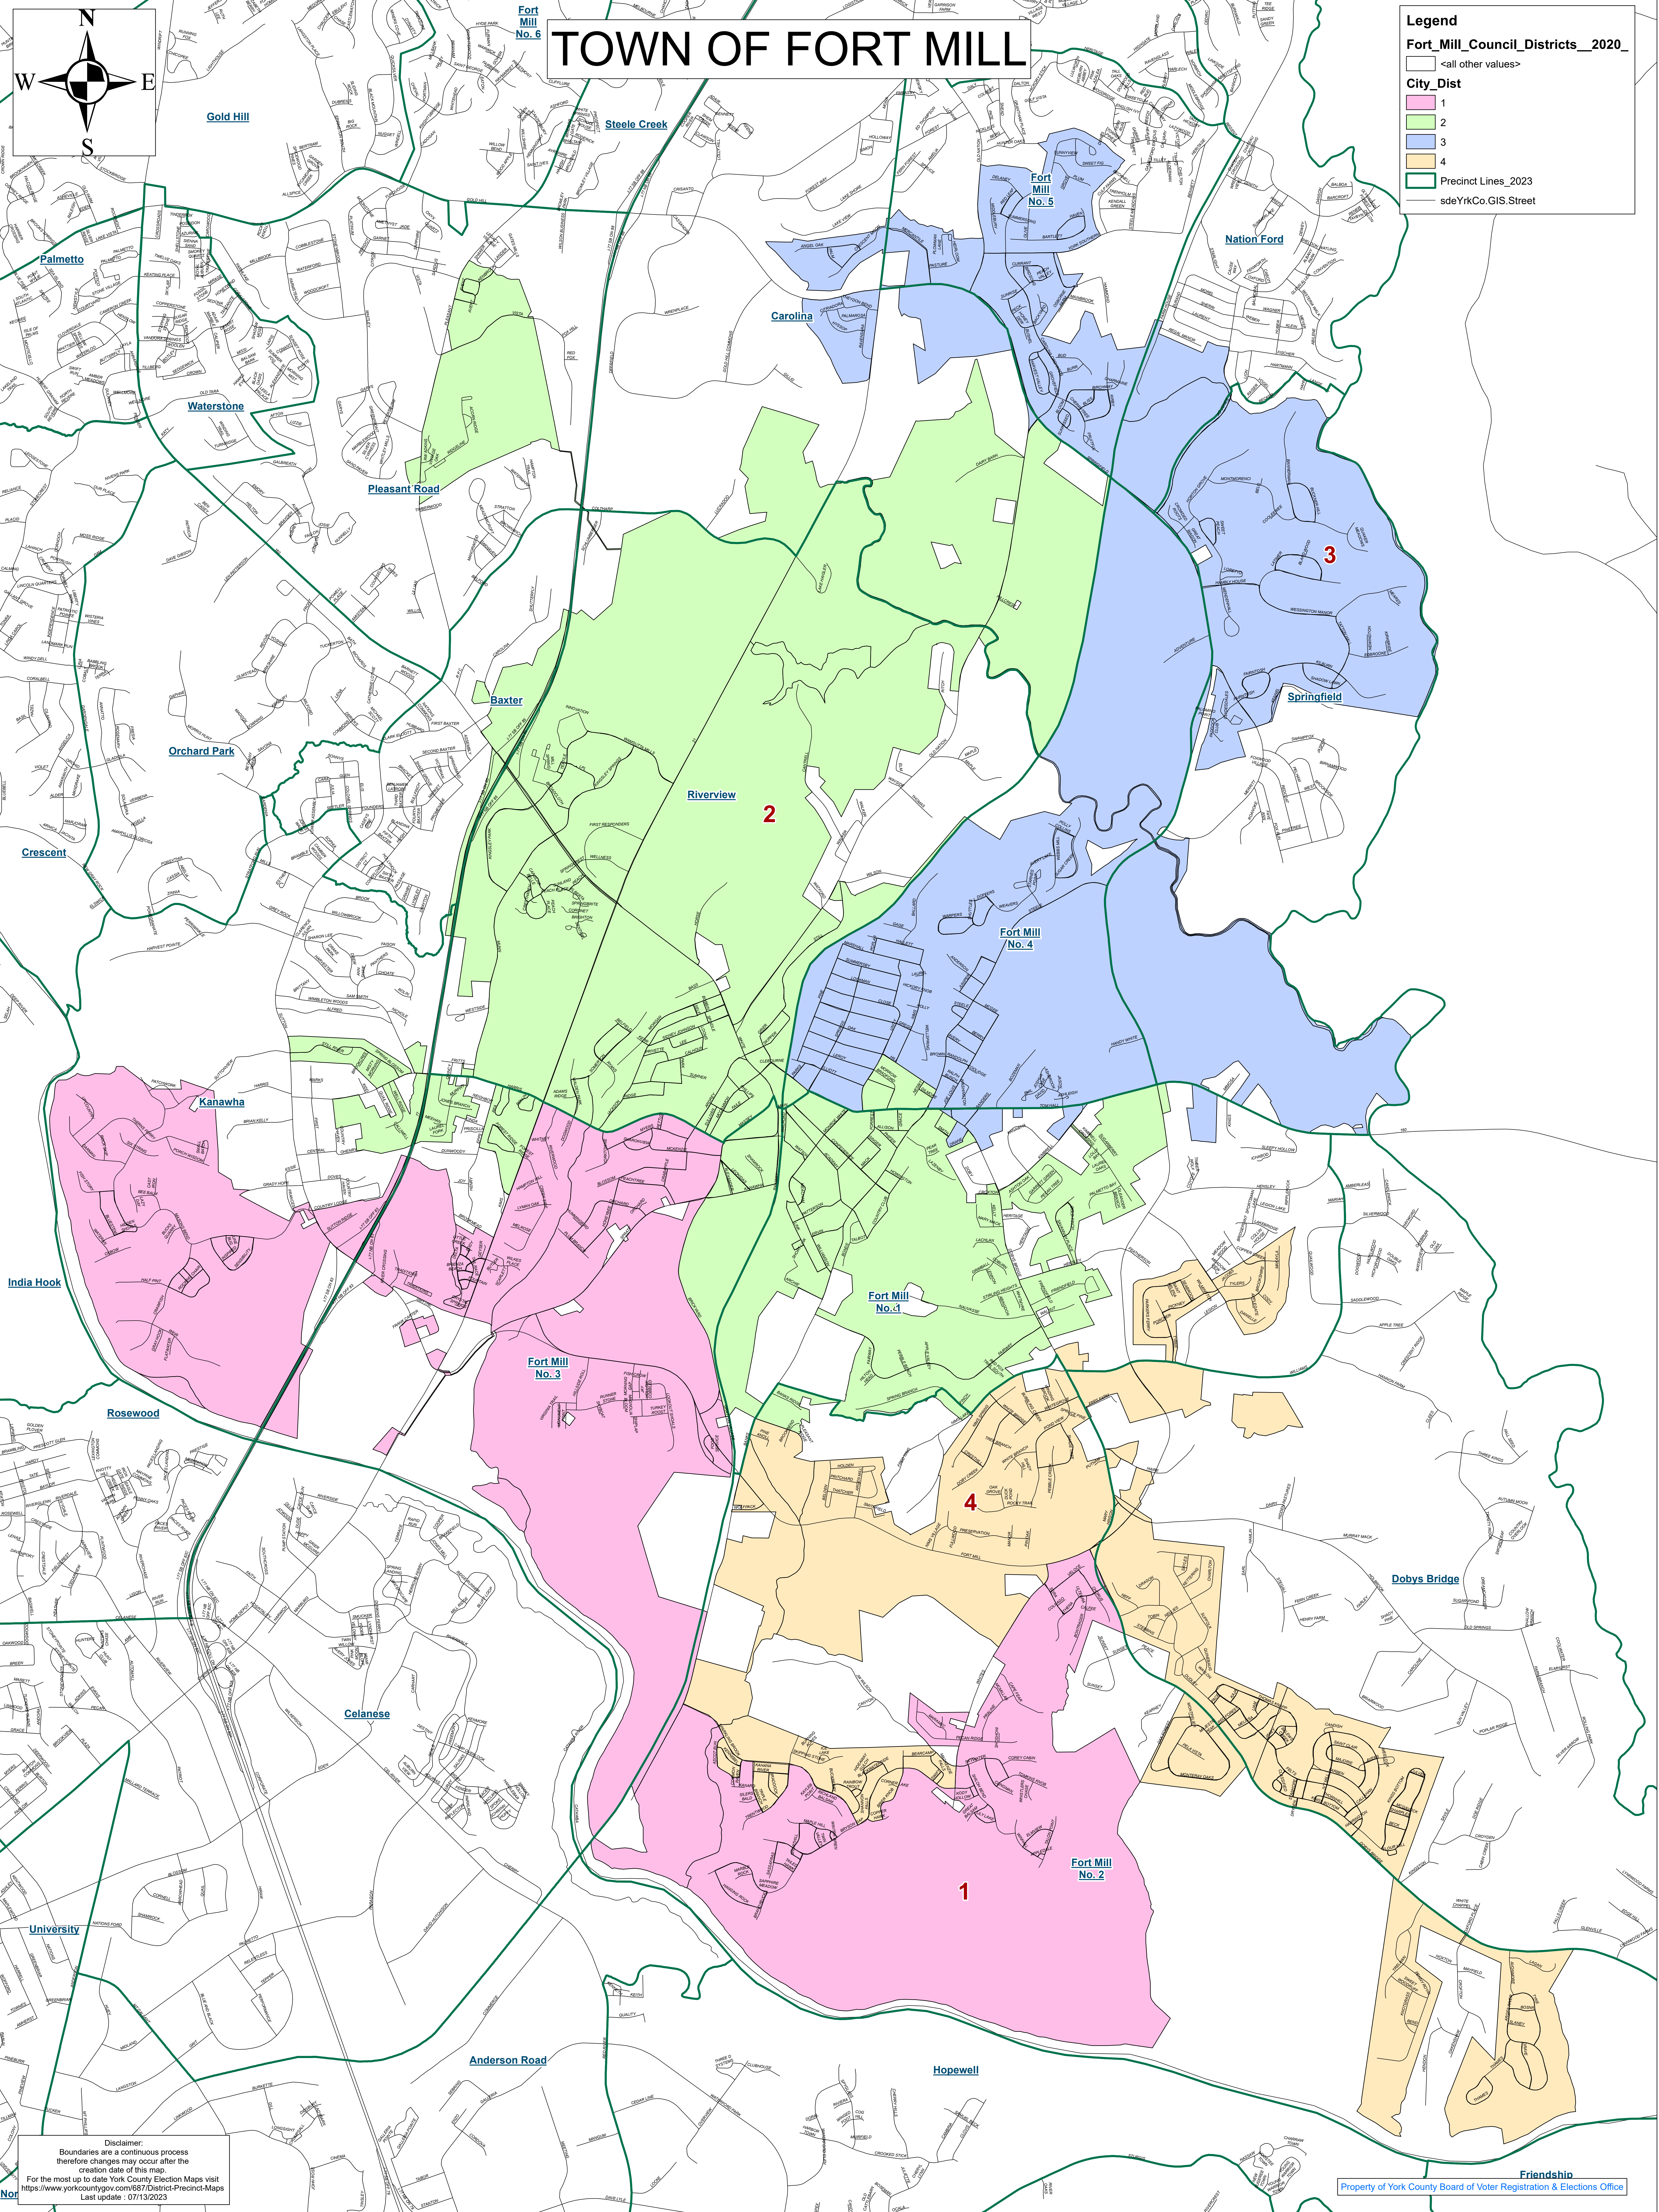

TOWN OF FORT MILL

Legend

Fort_Mill_Council_Districts_2020_

- <all other values>

City_Dist

- 1
- 2
- 3
- 4

Precinct Lines_2023

sdeYrkCo.GIS.Street