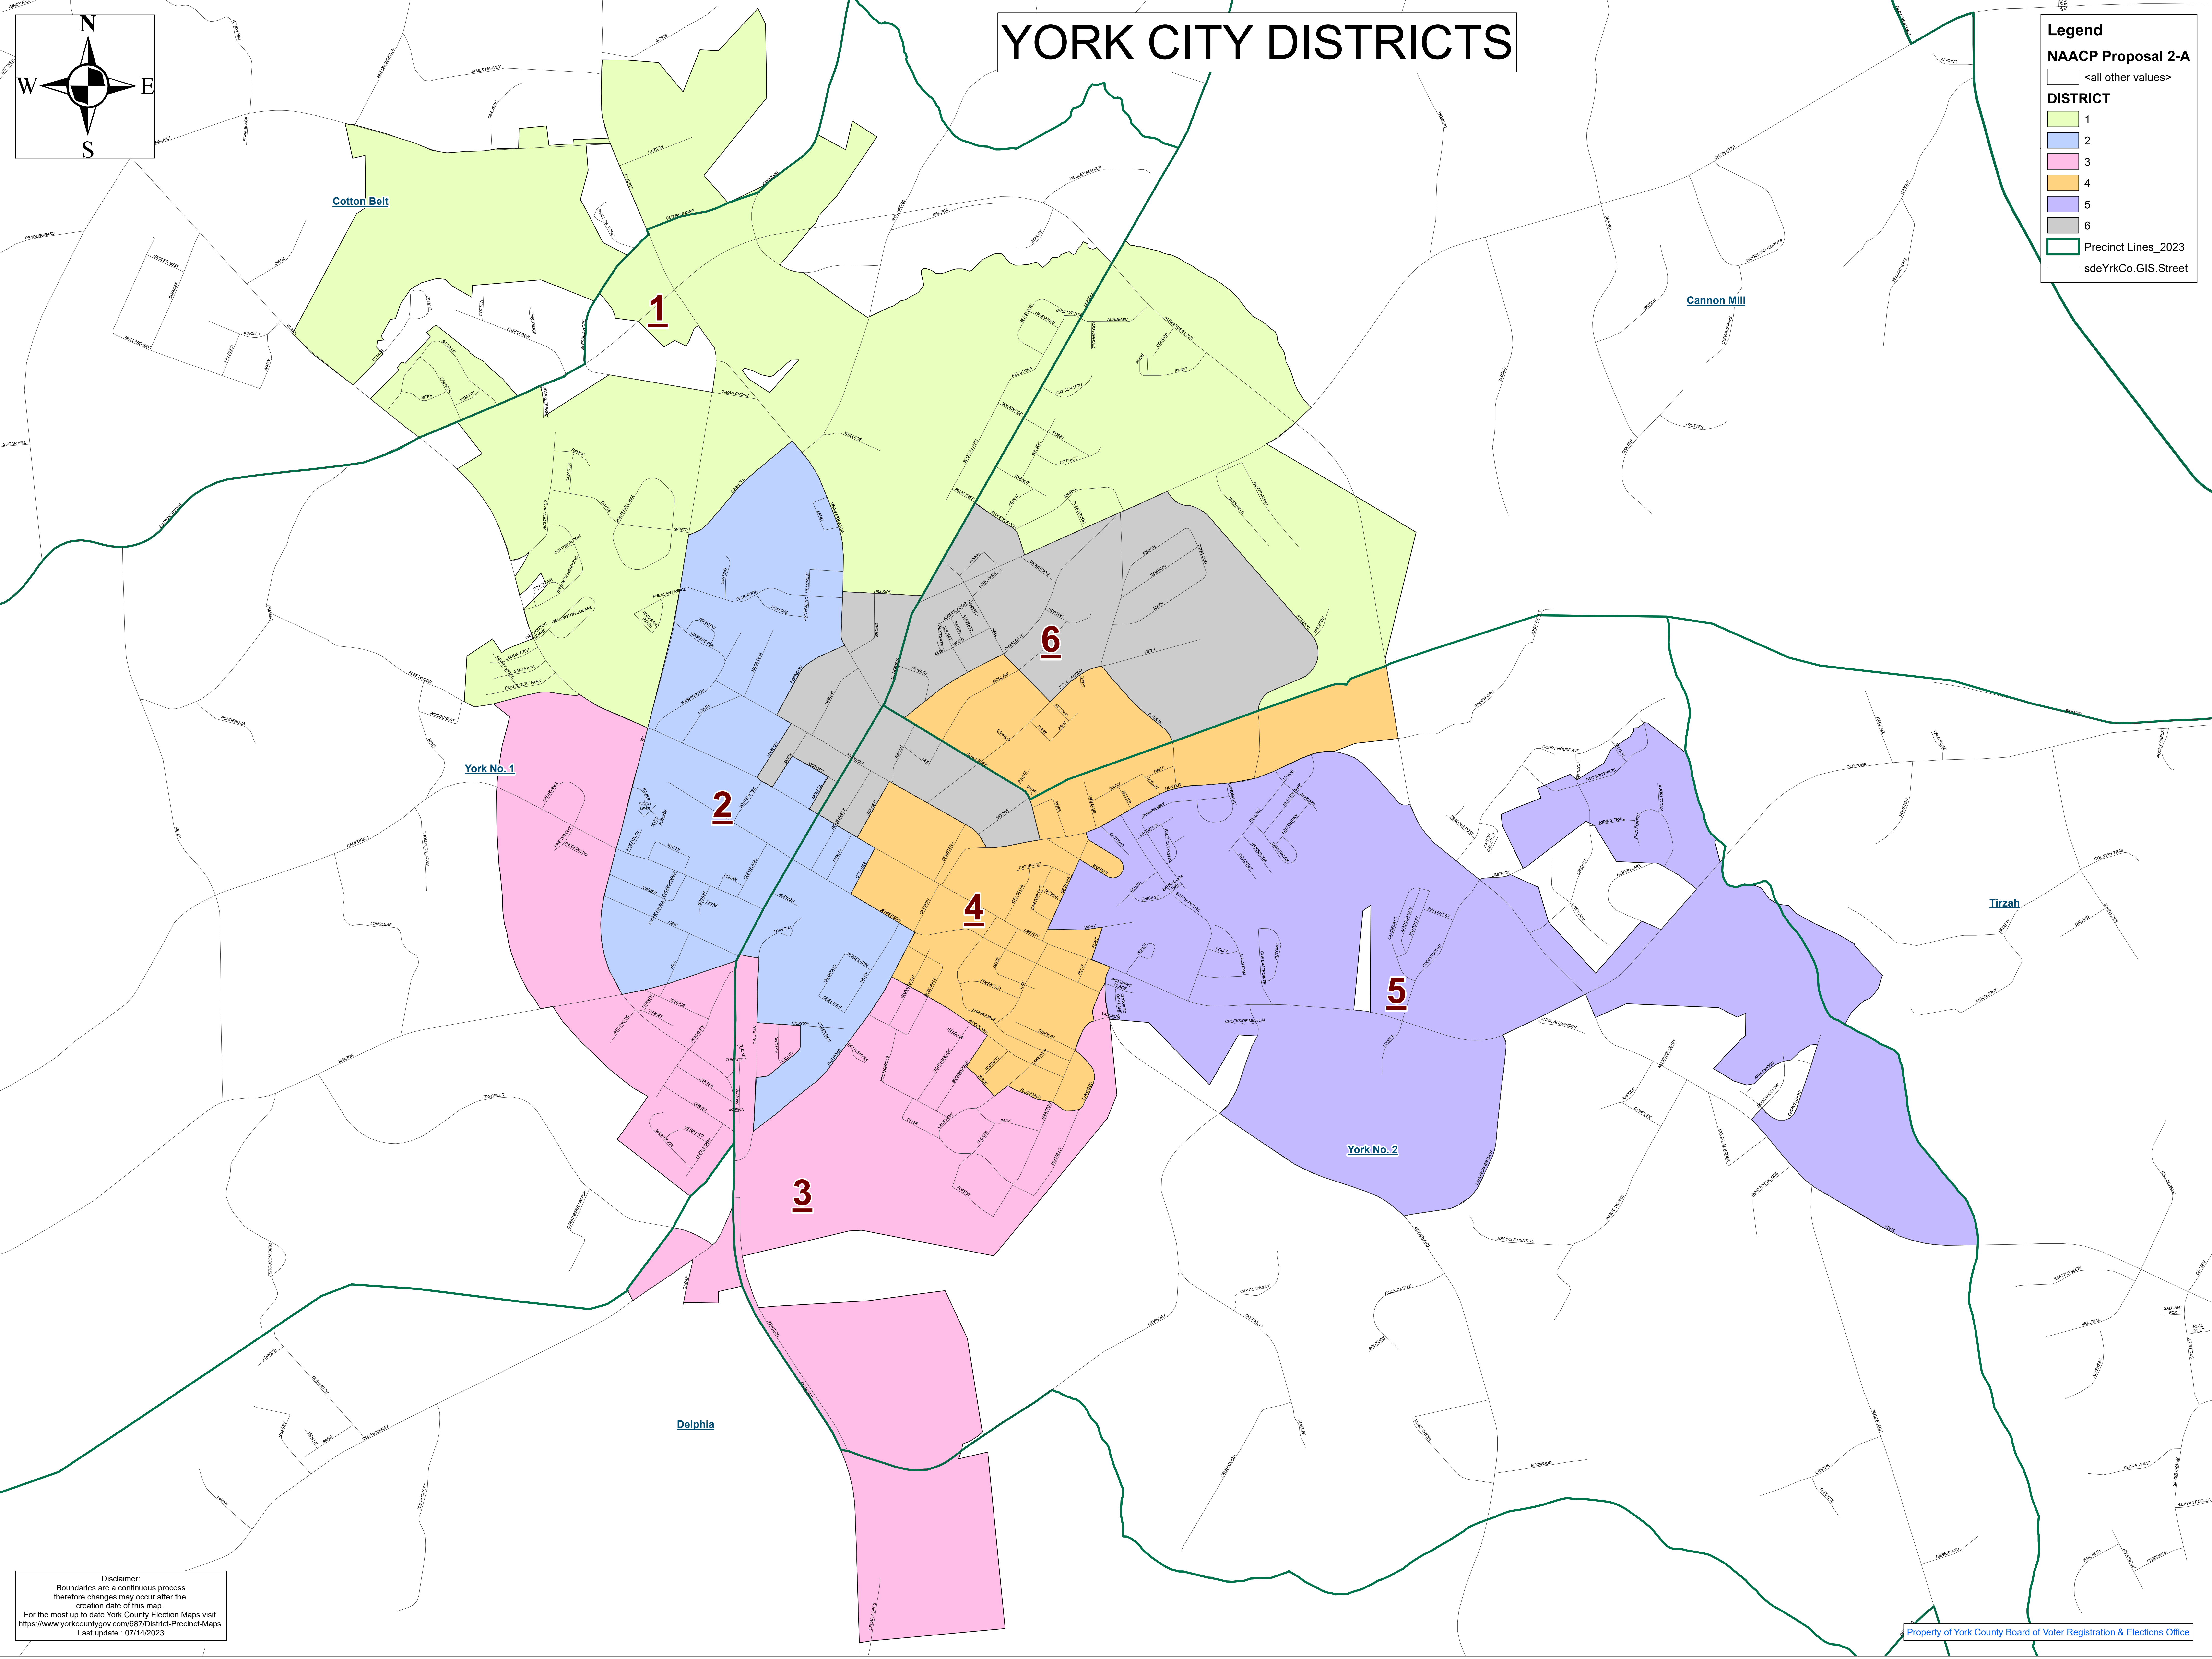

YORK CITY DISTRICTS

Legend
NAACP Proposal 2-A
<all other values>
DISTRICT
1
2
3
4
5
6
Precinct Lines_2023
sdeYrkCo.GIS.Street