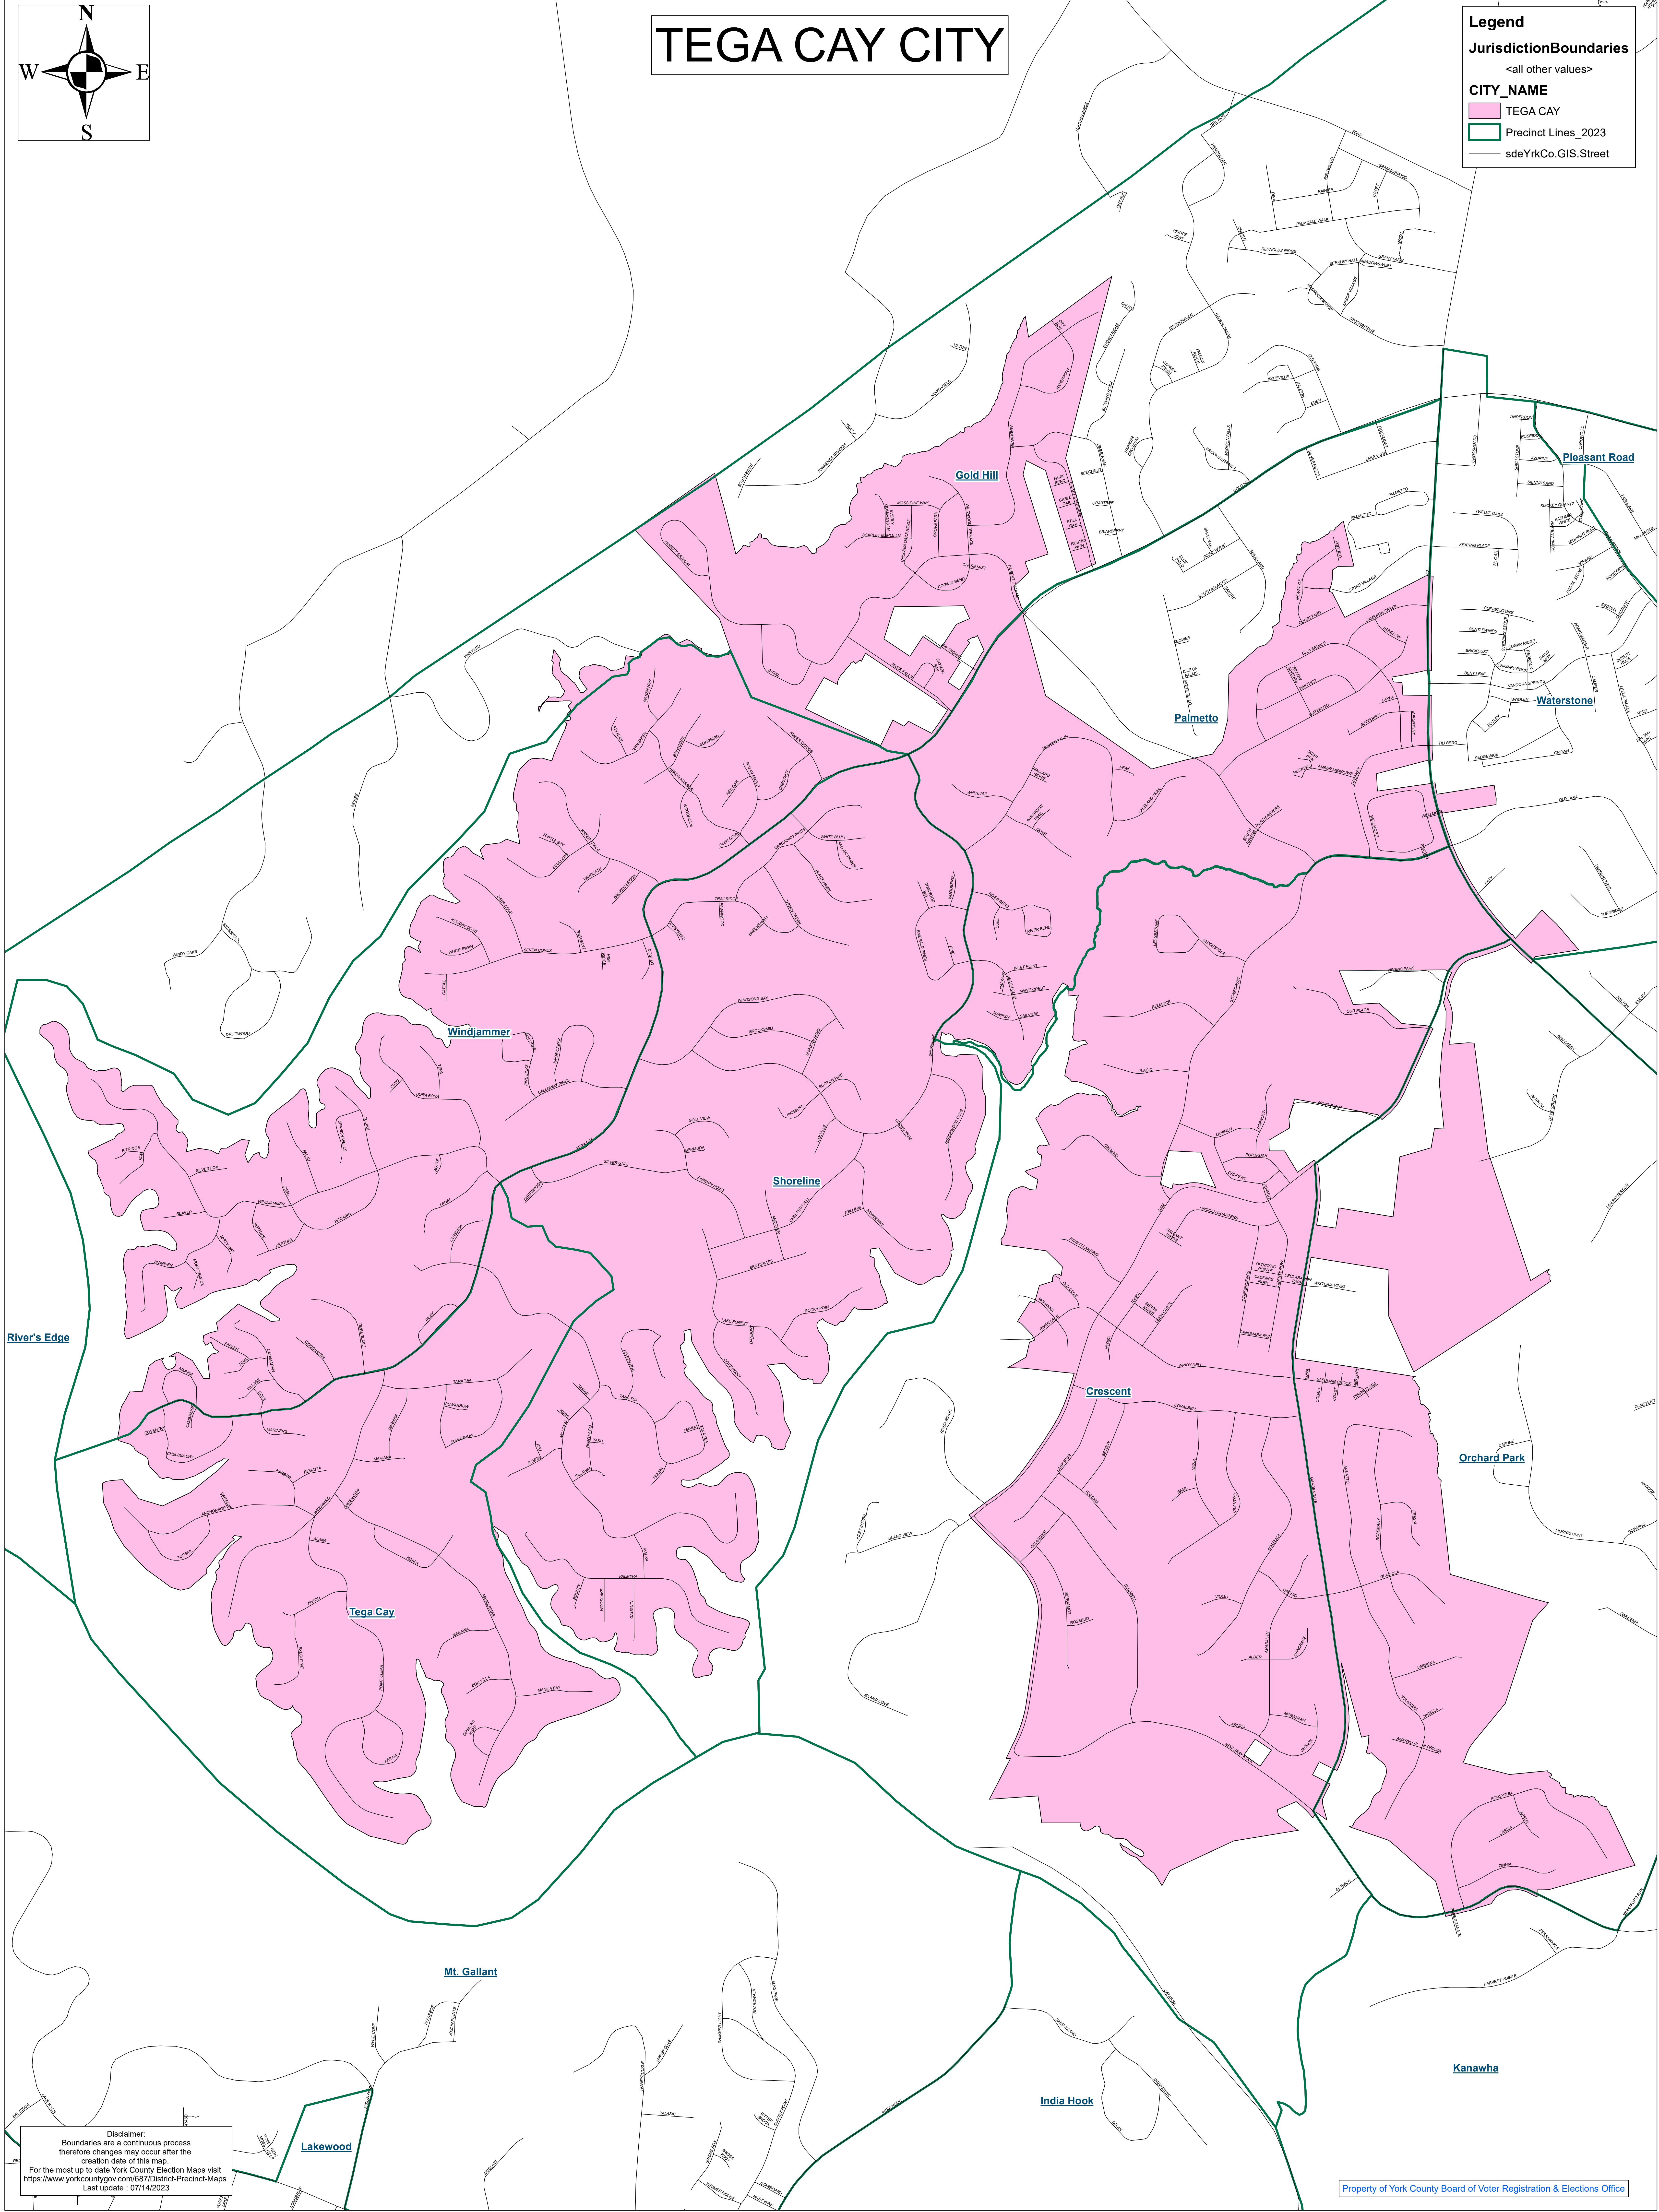

TEGA CAY CITY

Legend

JurisdictionBoundaries
<all other values>

CITY_NAME

- TEGA CAY
- Precinct Lines_2023
- sdeYrkCo.GIS.Street