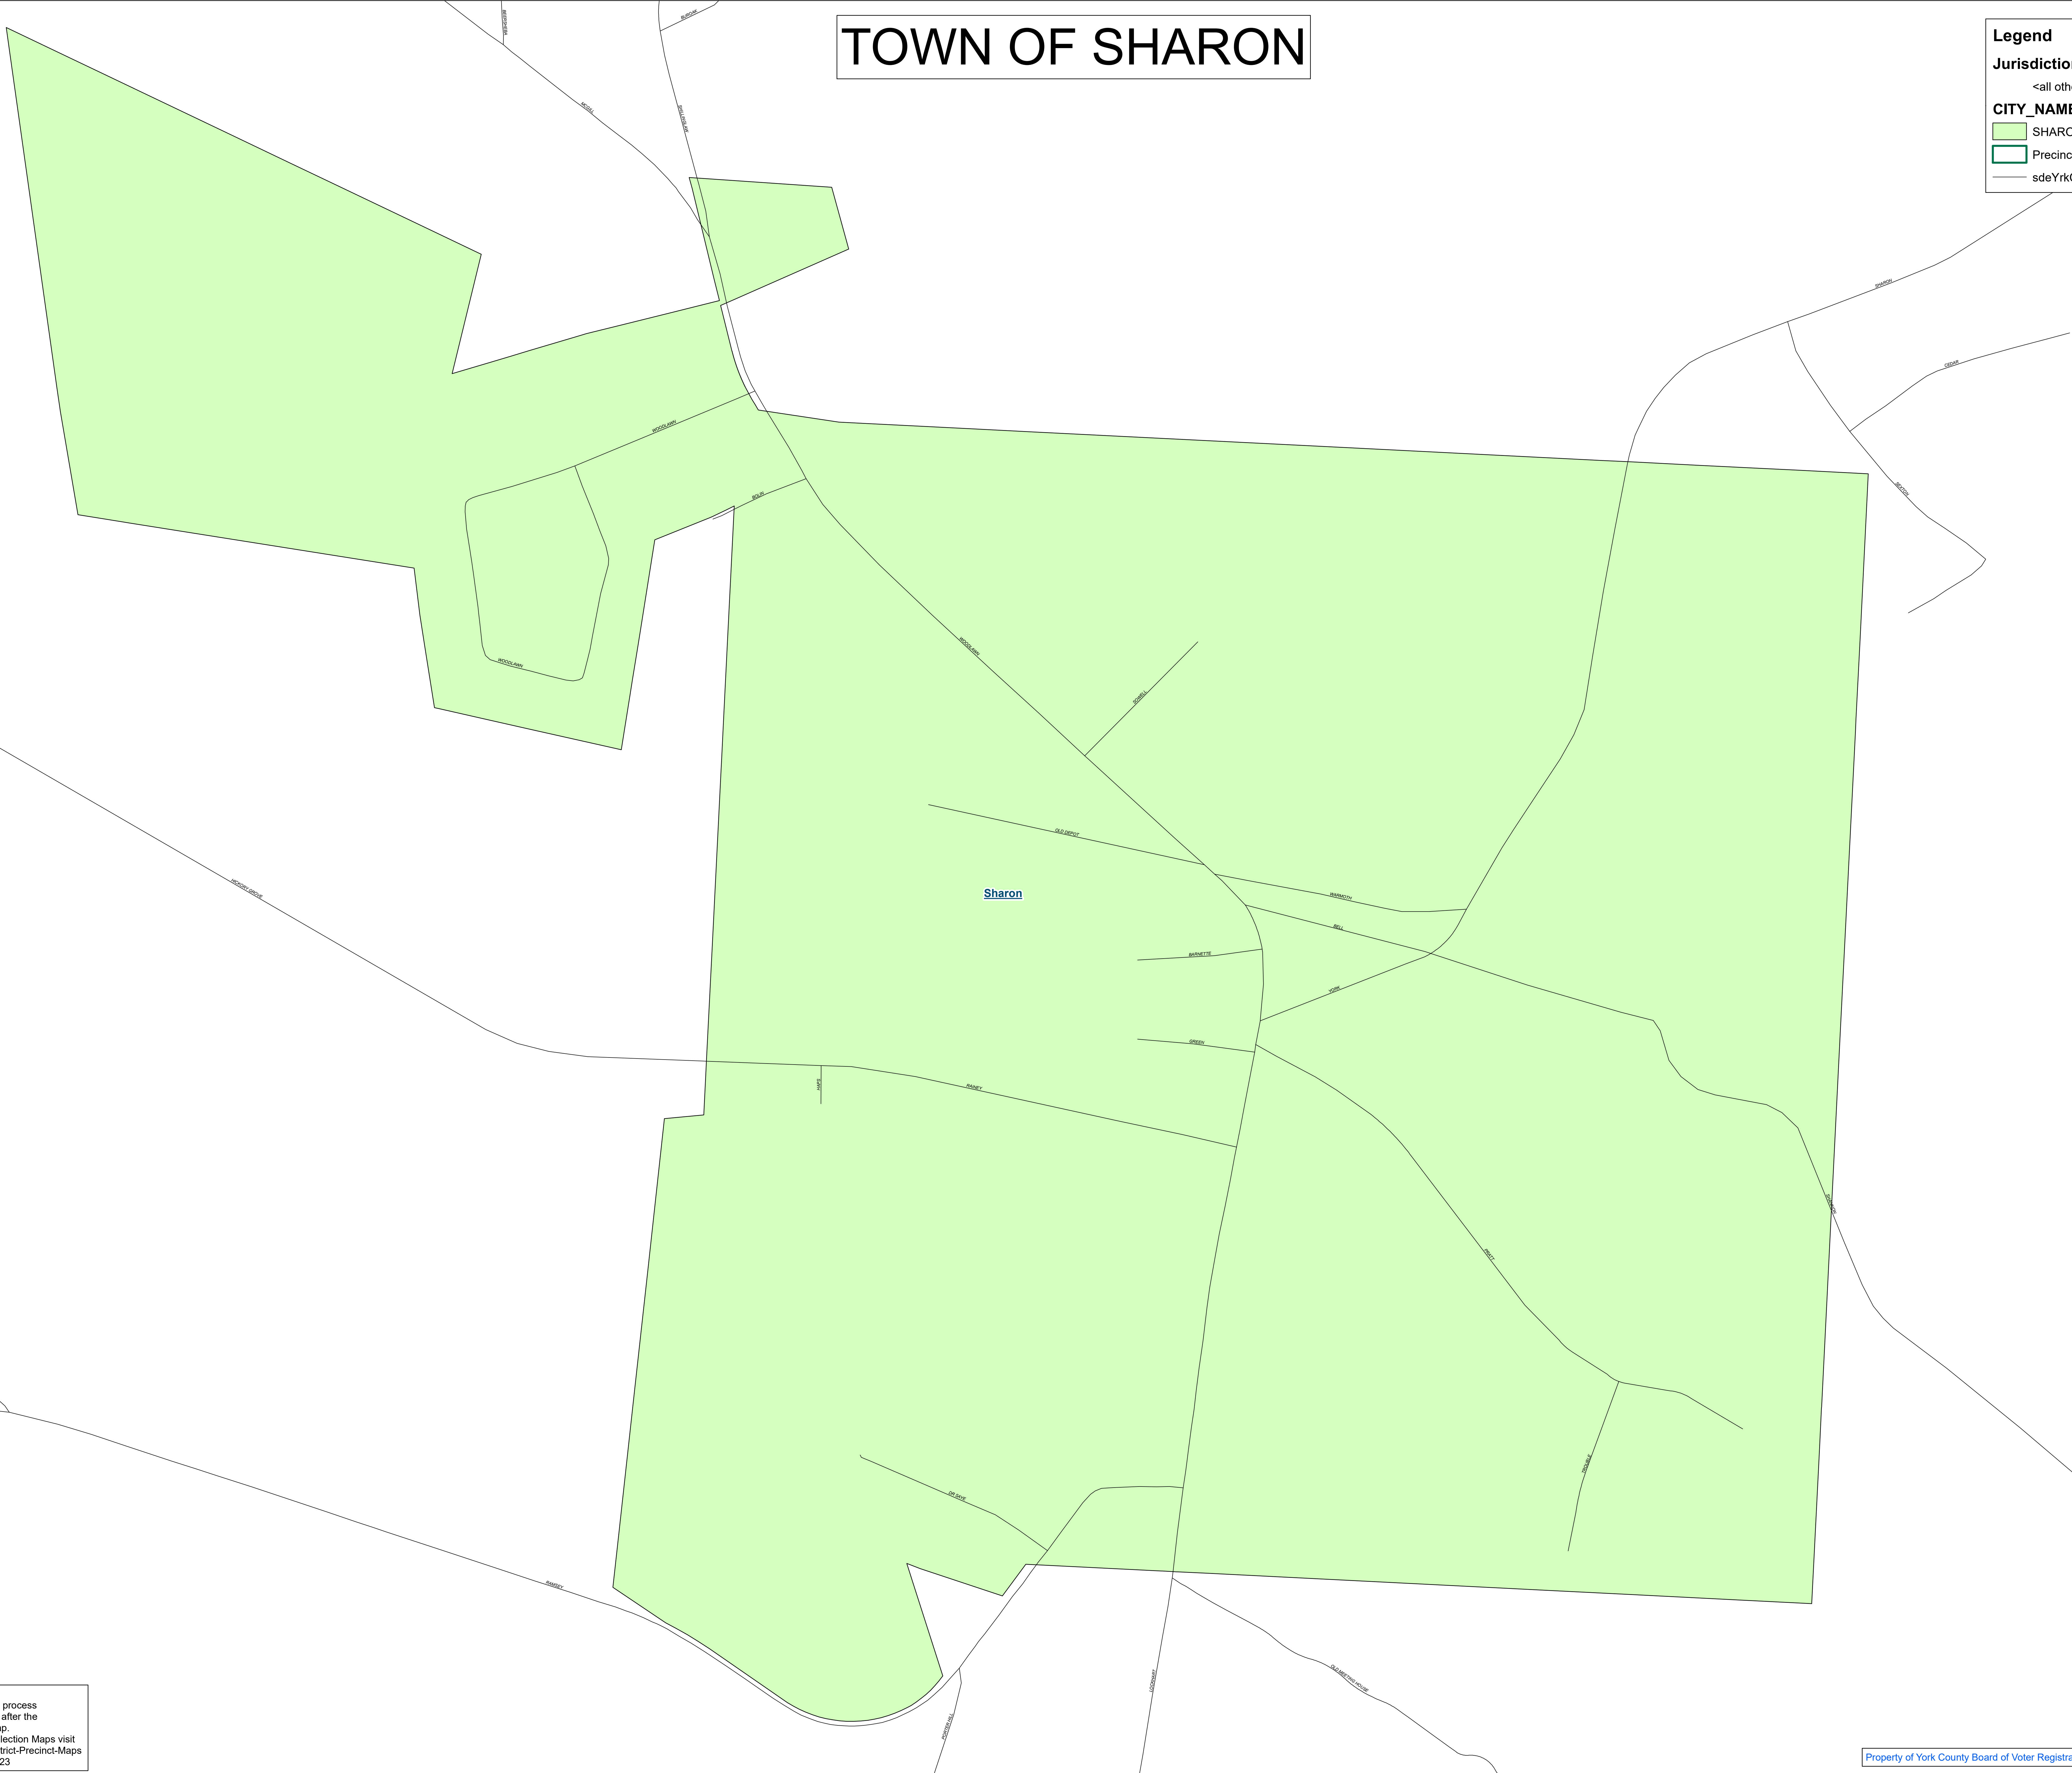

# TOWN OF SHARON

**Legend**

JurisdictionBoundaries  
<all other values>

**CITY\_NAME**

- SHARON
- Precinct Lines\_2023
- sdeYrkCo.GIS.Street

Disclaimer:  
Boundaries are a continuous process  
therefore changes may occur after the  
creation date of this map.  
For the most up to date York County Election Maps visit  
<https://www.yorkcountygov.com/687/District-Precinct-Maps>  
Last update : 07/14/2023