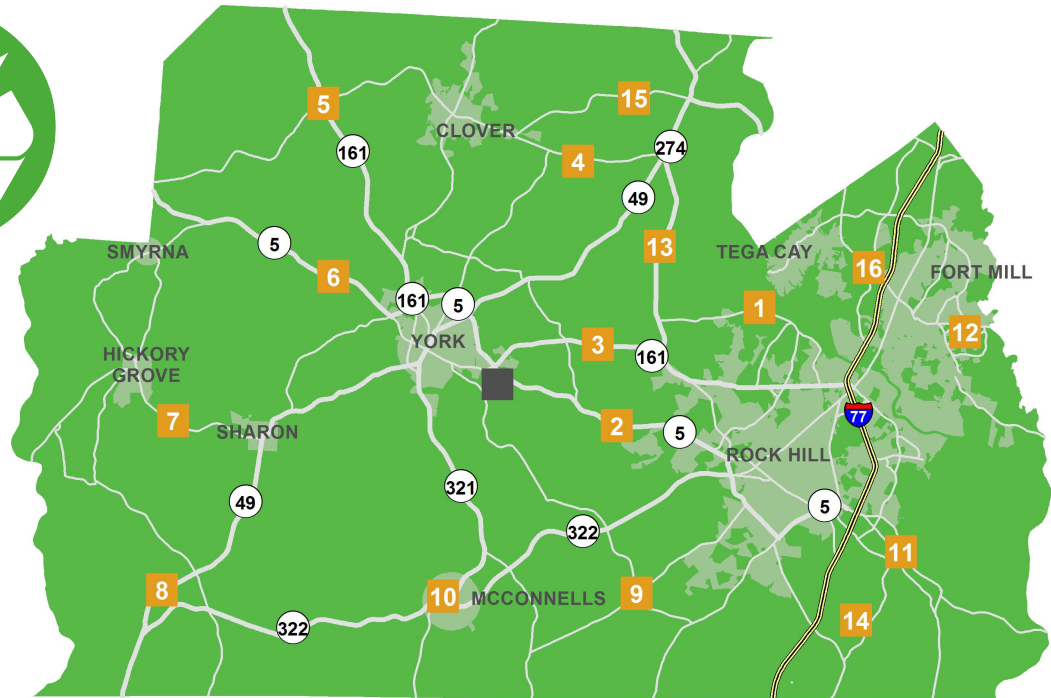

# YORK COUNTY RECYCLING LOCATIONS

## COLLECTION & RECYCLING CENTERS

(16 Locations Throughout York County)

Mon, Tu, Th, Fri, Sat: 7AM to 7PM

Wed, Sun: CLOSED

- 1** **MT. GALLANT**  
3986 Mt. Gallant Rd, Rock Hill
- 2** **EASTVIEW**  
1675 Adnah Church Rd, Rock Hill
- 3** **TIRZAH**  
6190 Old York Rd (Hwy 161), York
- 4** **BETHEL**  
3150 S. Paraham Rd, Clover
- 5** **BETHANY**  
2690 S. Hwy 161, Clover
- 6** **COTTON BELT**  
2365 Black Hwy, York
- 7** **HICKORY GROVE**  
5012 Hickory Grove Rd, Hickory Grove
- 8** **BULLOCK CREEK**  
6800 Lockhart Rd, Sharon

- 9** **OGDEN**  
780 W. Hwy 324, Rock Hill
- 10** **MCCONNELLS**  
100 Cemetery St, McConnells
- 11** **LESLIE**  
3211 Pantry Dr, Rock Hill
- 12** **FORT MILL EAST**  
2085 Fort Mill Pkwy, Fort Mill
- 13** **ALLISON CREEK**  
5725 Campbell Rd, Rock Hill
- 14** **PORTER ROAD**  
2050 Porter Rd, Rock Hill
- 15** **LAKE WYLIE**  
102 Bethel School Rd, Lake Wylie
- 16** **BAXTER**  
1731 Hwy 160, Fort Mill

## YORK COUNTY LANDFILL

289 Public Works Rd, York

Mon through Fri: 7AM to 4PM

Sat: 7AM to noon