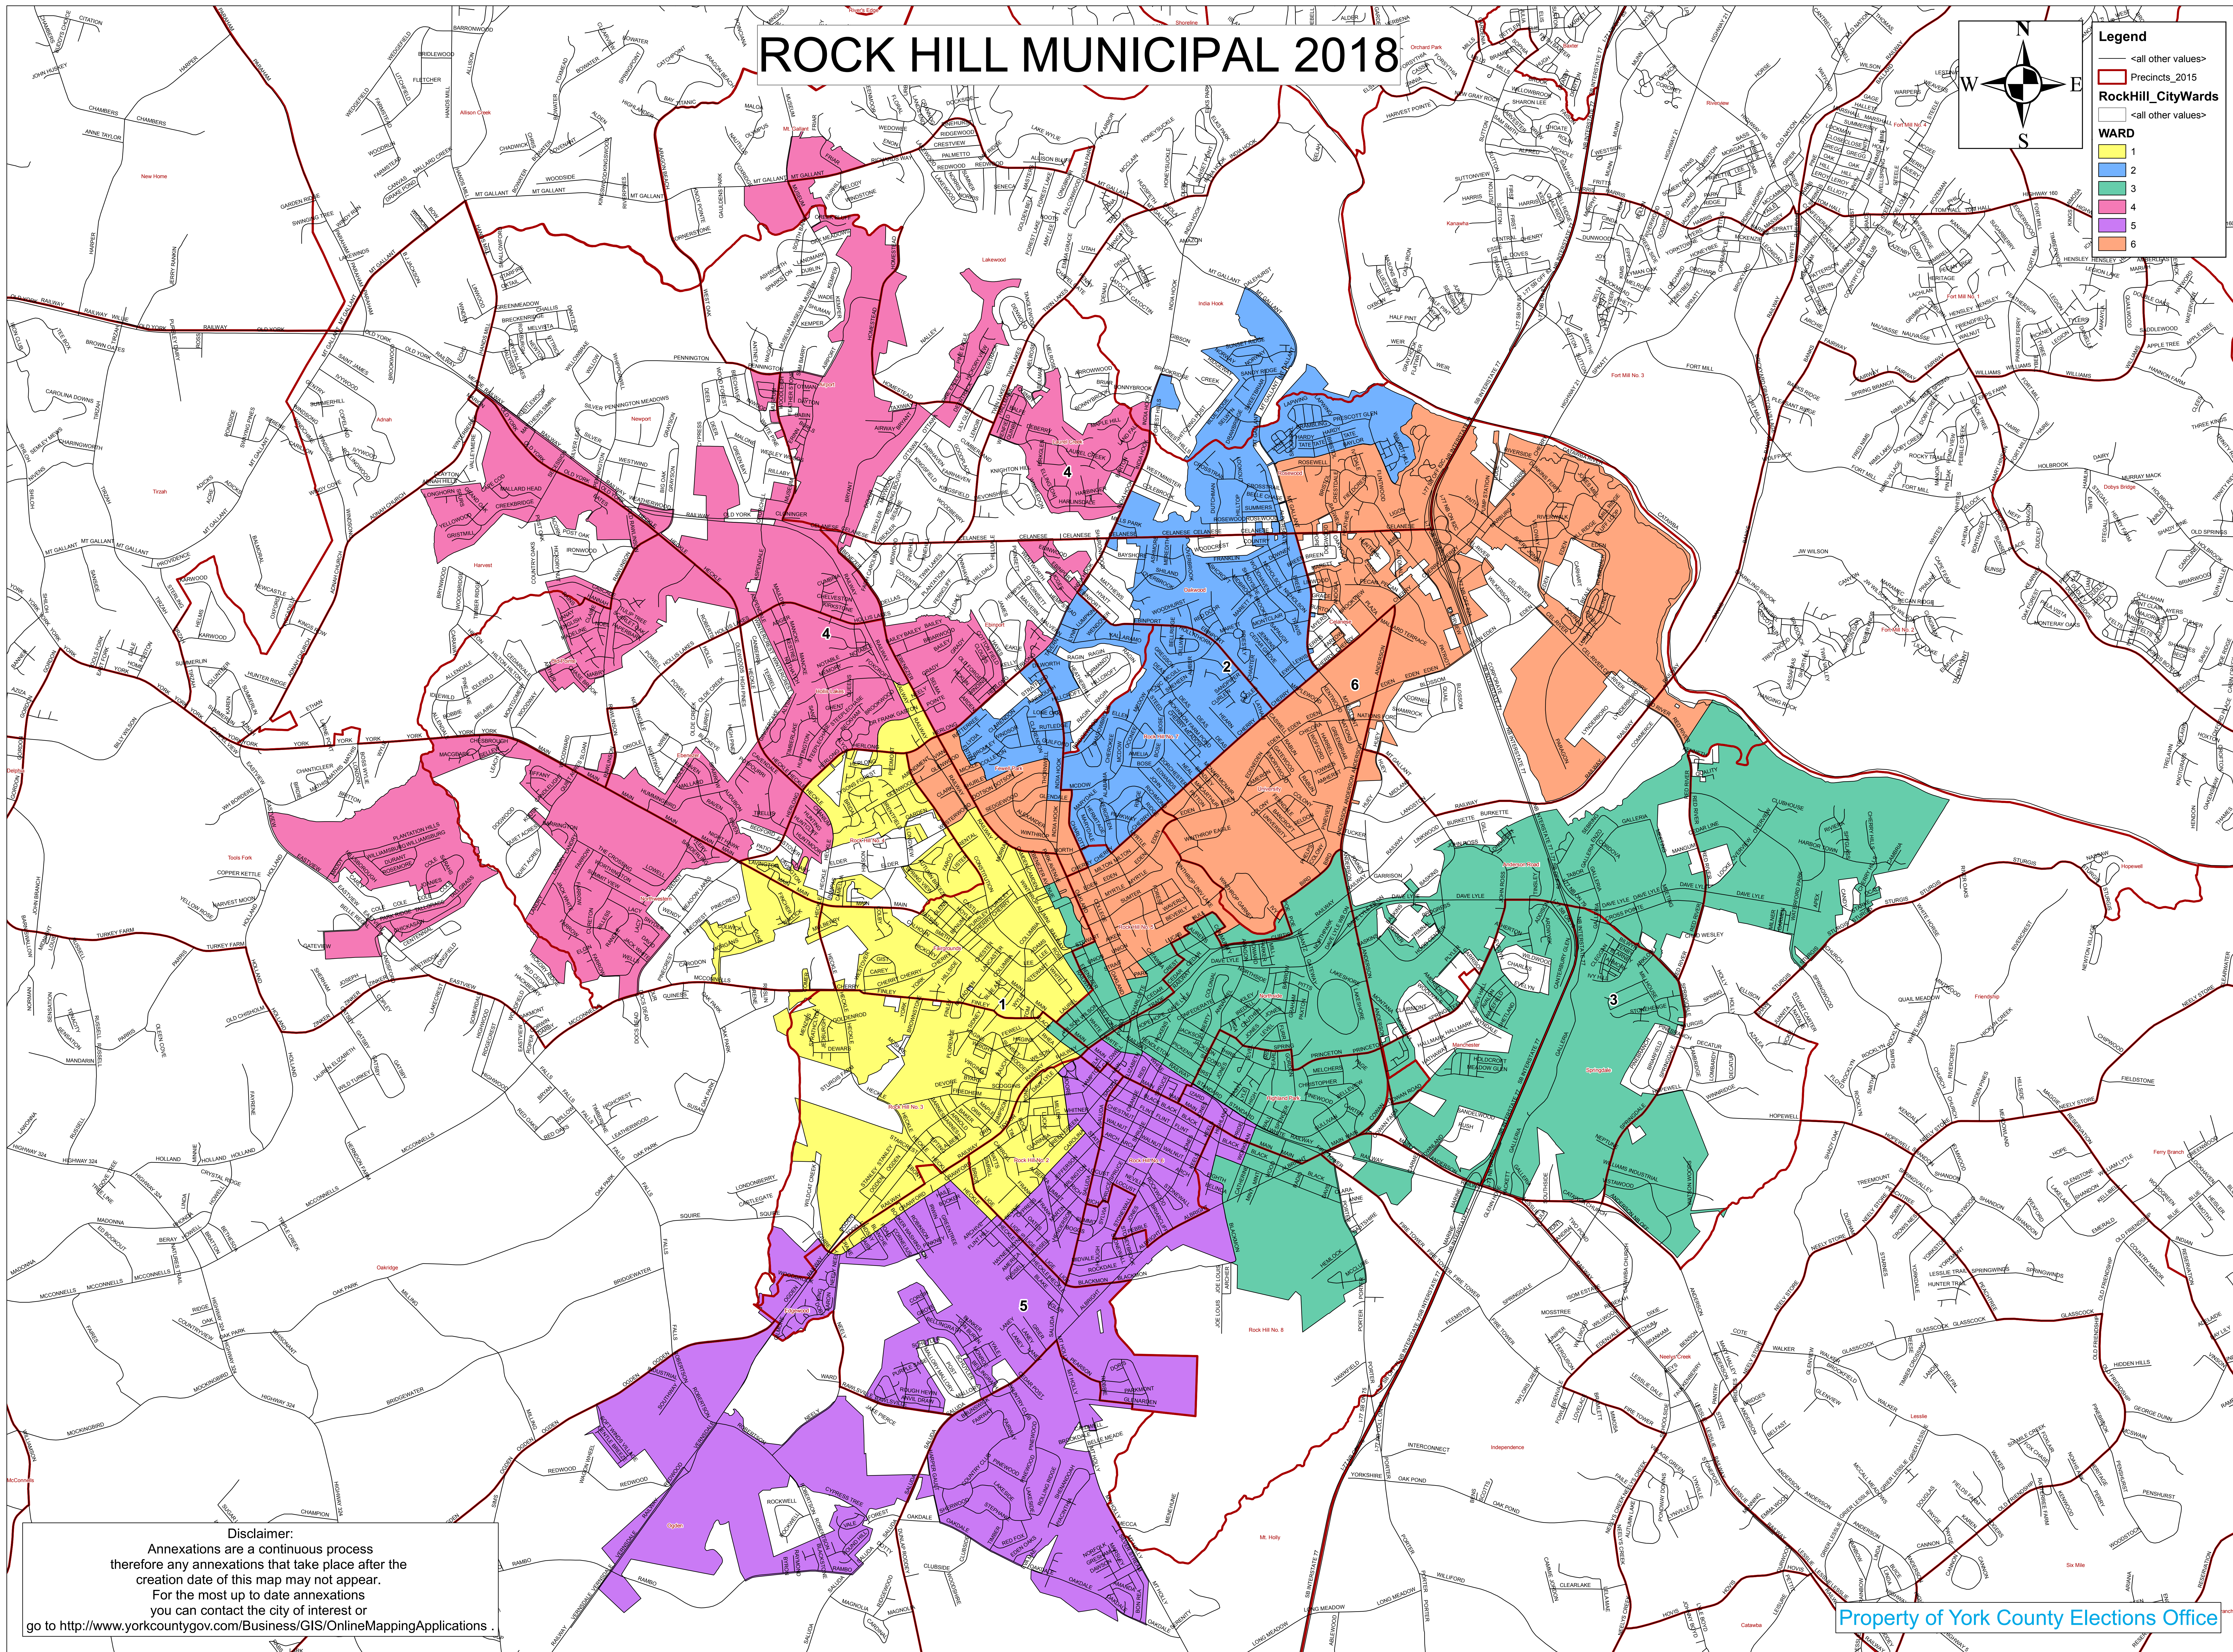

# ROCK HILL MUNICIPAL 2018

**Legend**

- <all other values>
- Precincts\_2015
- RockHill\_CityWards
- <all other values>

**WARD**

- 1
- 2
- 3
- 4
- 5
- 6

**Disclaimer:**  
Annexations are a continuous process therefore any annexations that take place after the creation date of this map may not appear.  
For the most up to date annexations you can contact the city of interest or go to <http://www.yorkcountygov.com/Business/GIS/OnlineMappingApplications>.