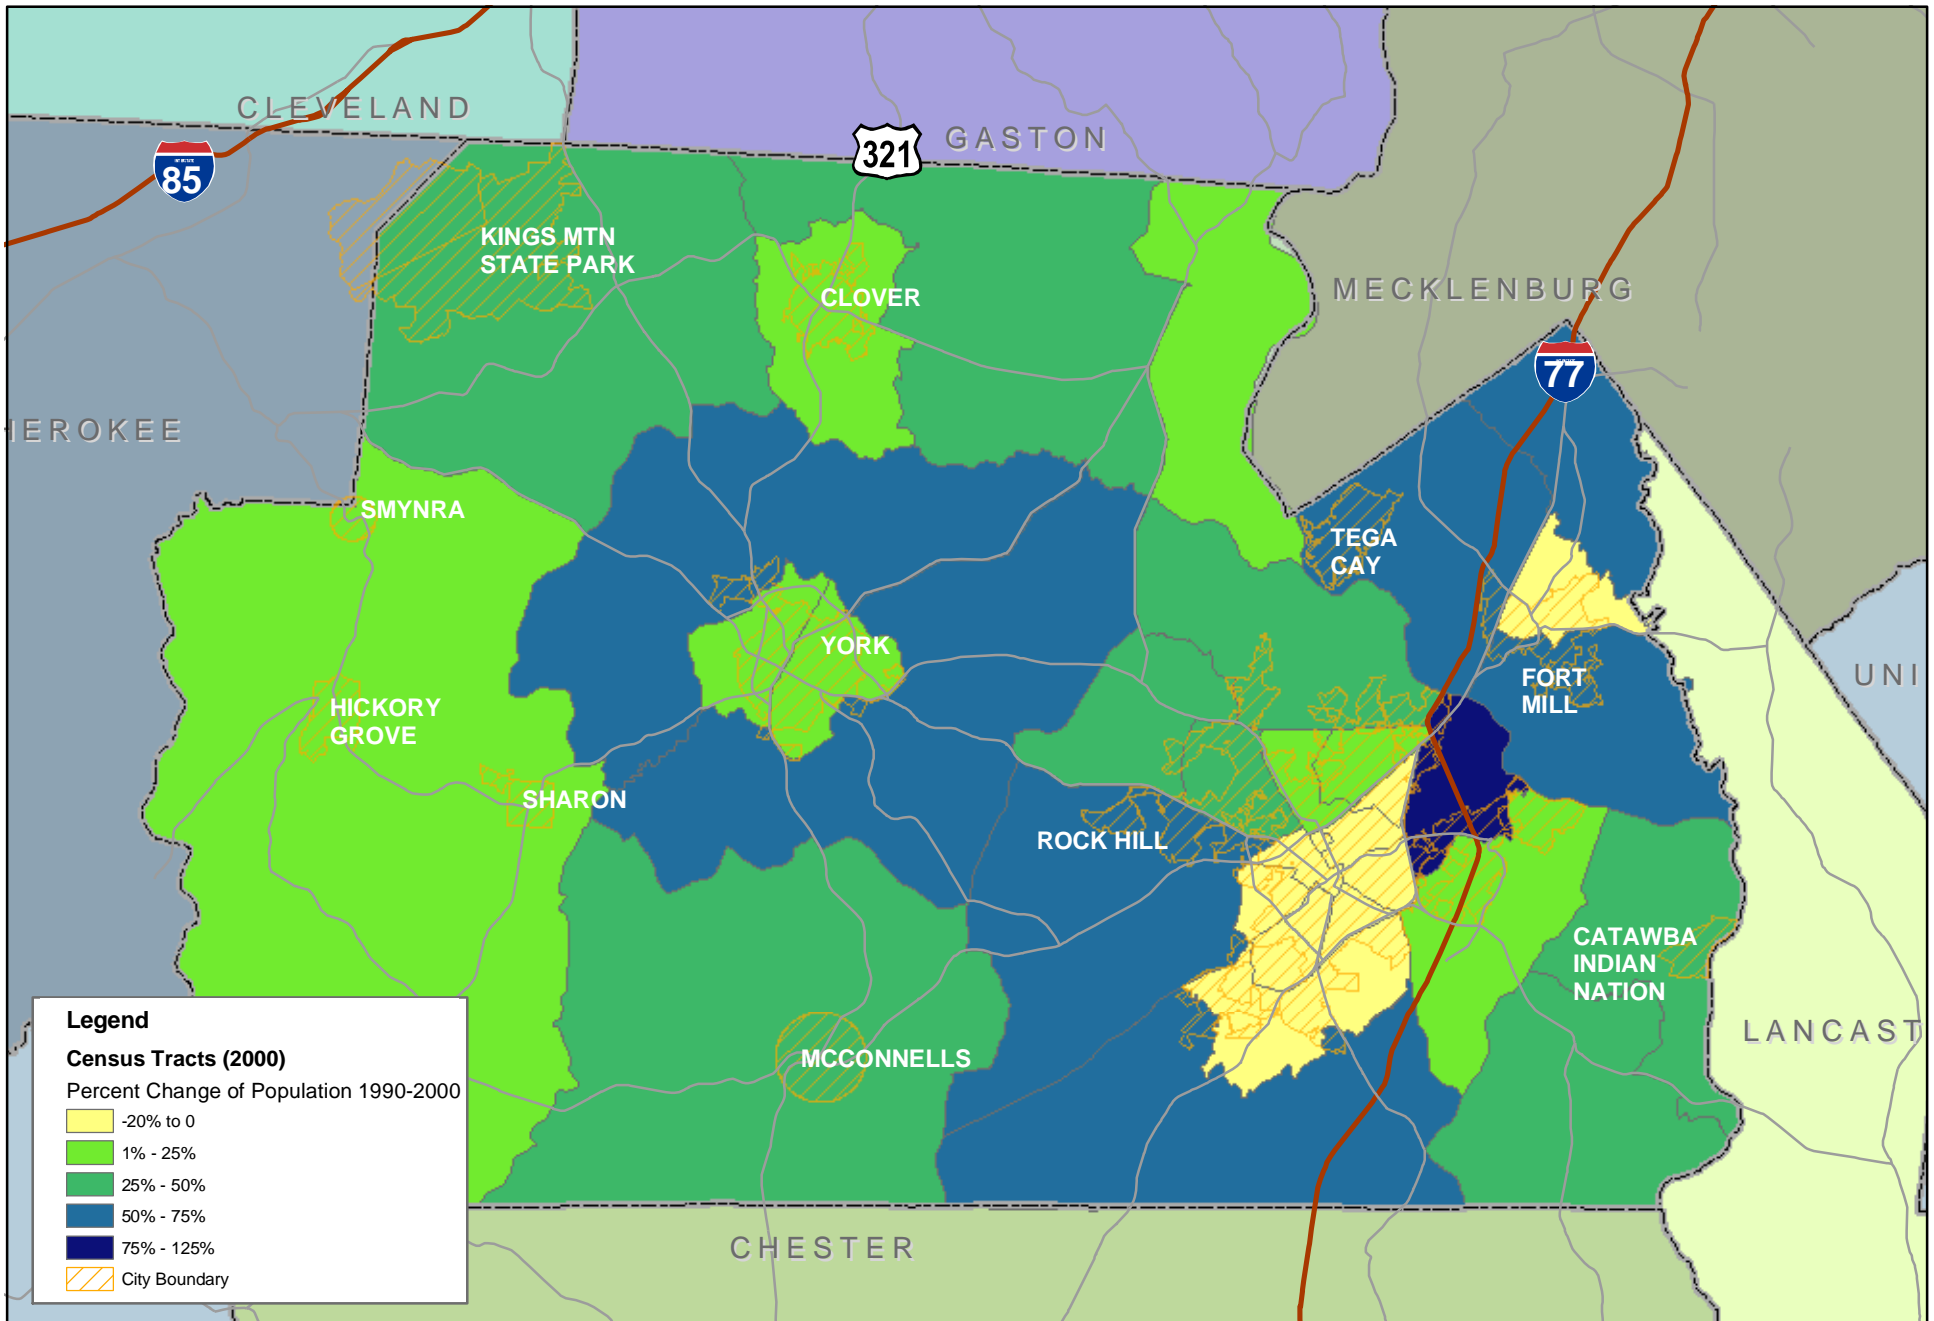

York County 1990-2000 Population Growth

Map represents the percent change of population from 1990 to 2000 by Census Tract.
 Source: 1990 & 2000 Census, US Census Bureau