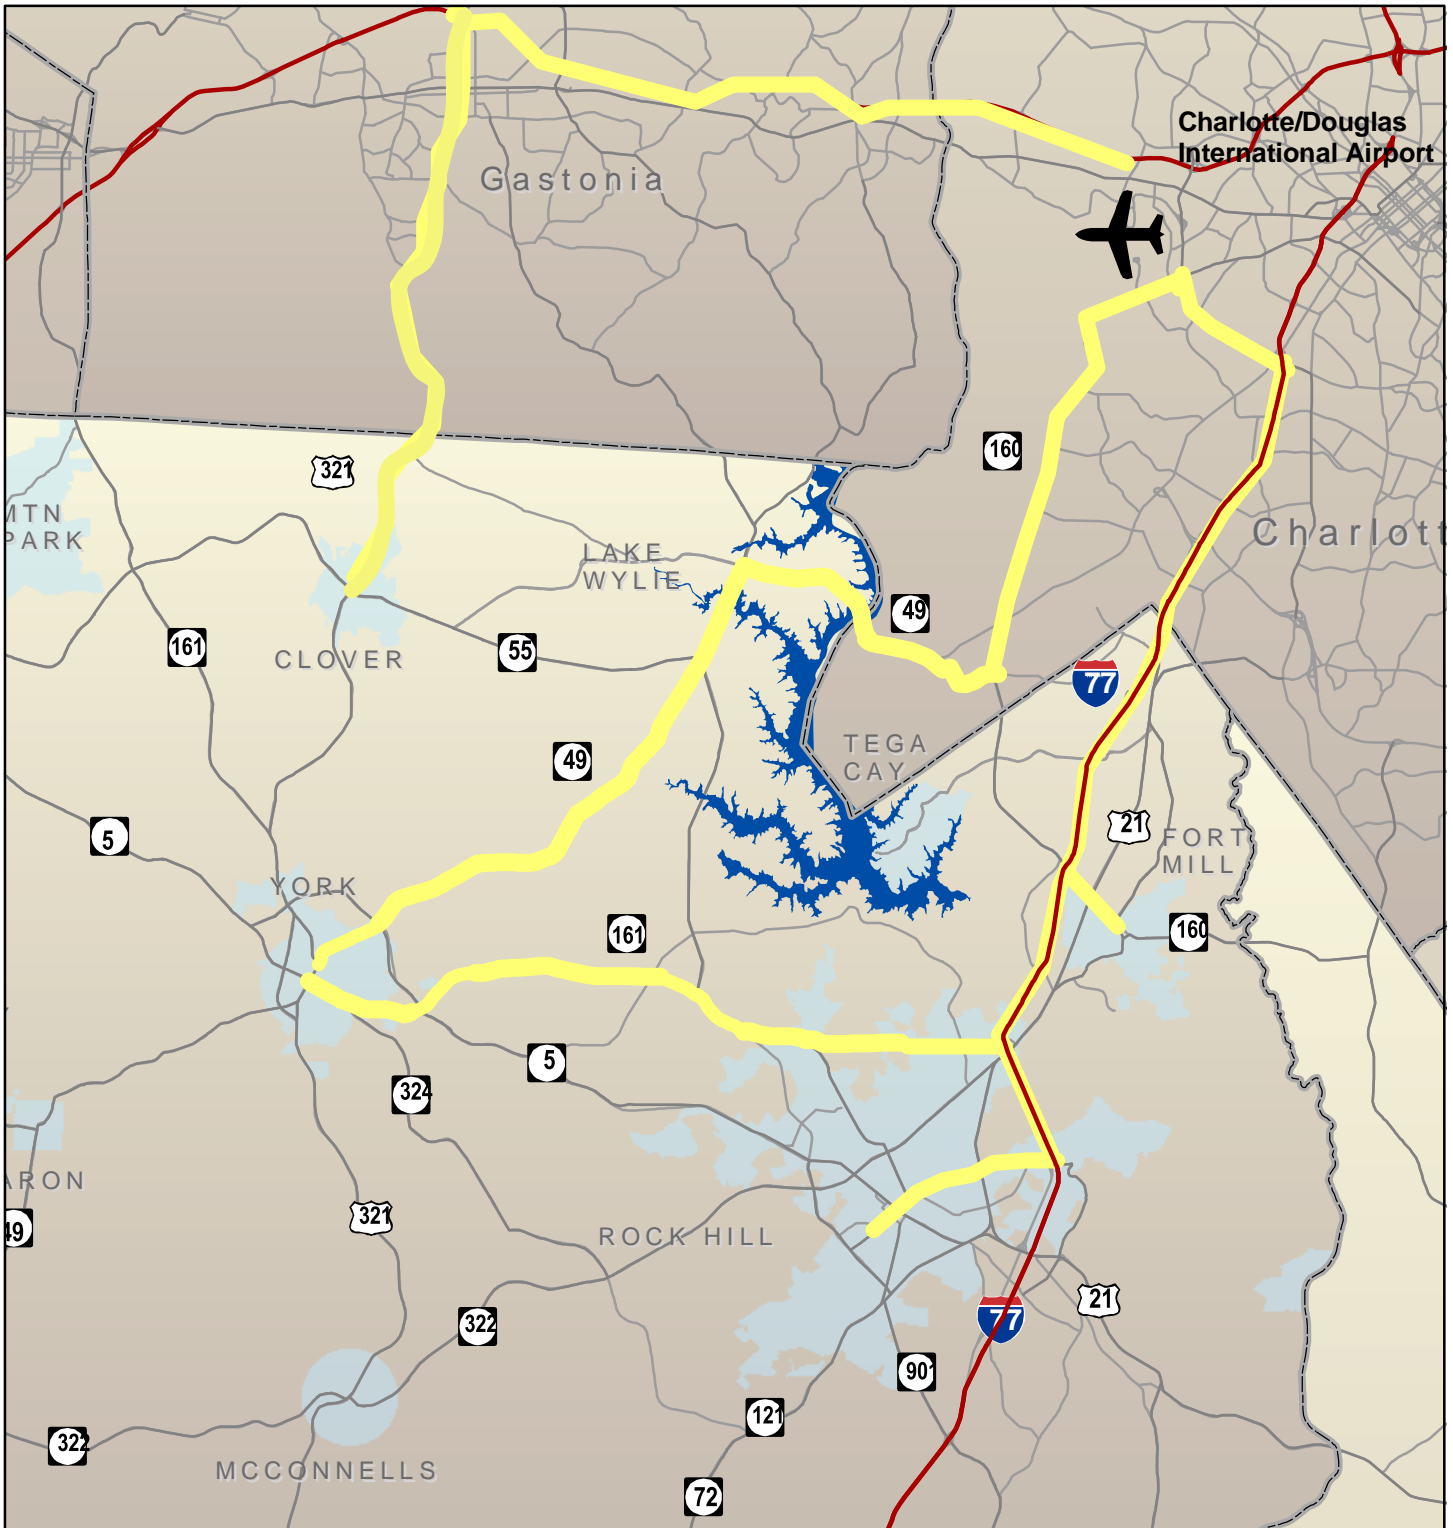

Routes and Estimated Travel Time to Charlotte/Douglas International Airport

From	Route	Miles	Minutes
Fort Mill	I-77 to Billy Graham Pkwy	17	20
Rock Hill (north)	I-77 to Billy Graham Pkwy	20	25
Downtown Rock Hill	Dave Lyle Blvd to I-77, then Billy Graham Pkwy	26	35
Lake Wylie	Hwy 49 to Hwy 160, then Billy Graham Pkwy	16	30
Clover	Hwy 321 to I-85	28	40
York	Hwy 49 to Hwy 160, then Billy Graham Pkwy	33	50
York	Hwy 161 to I-77, then Billy Graham Pkwy	35	50